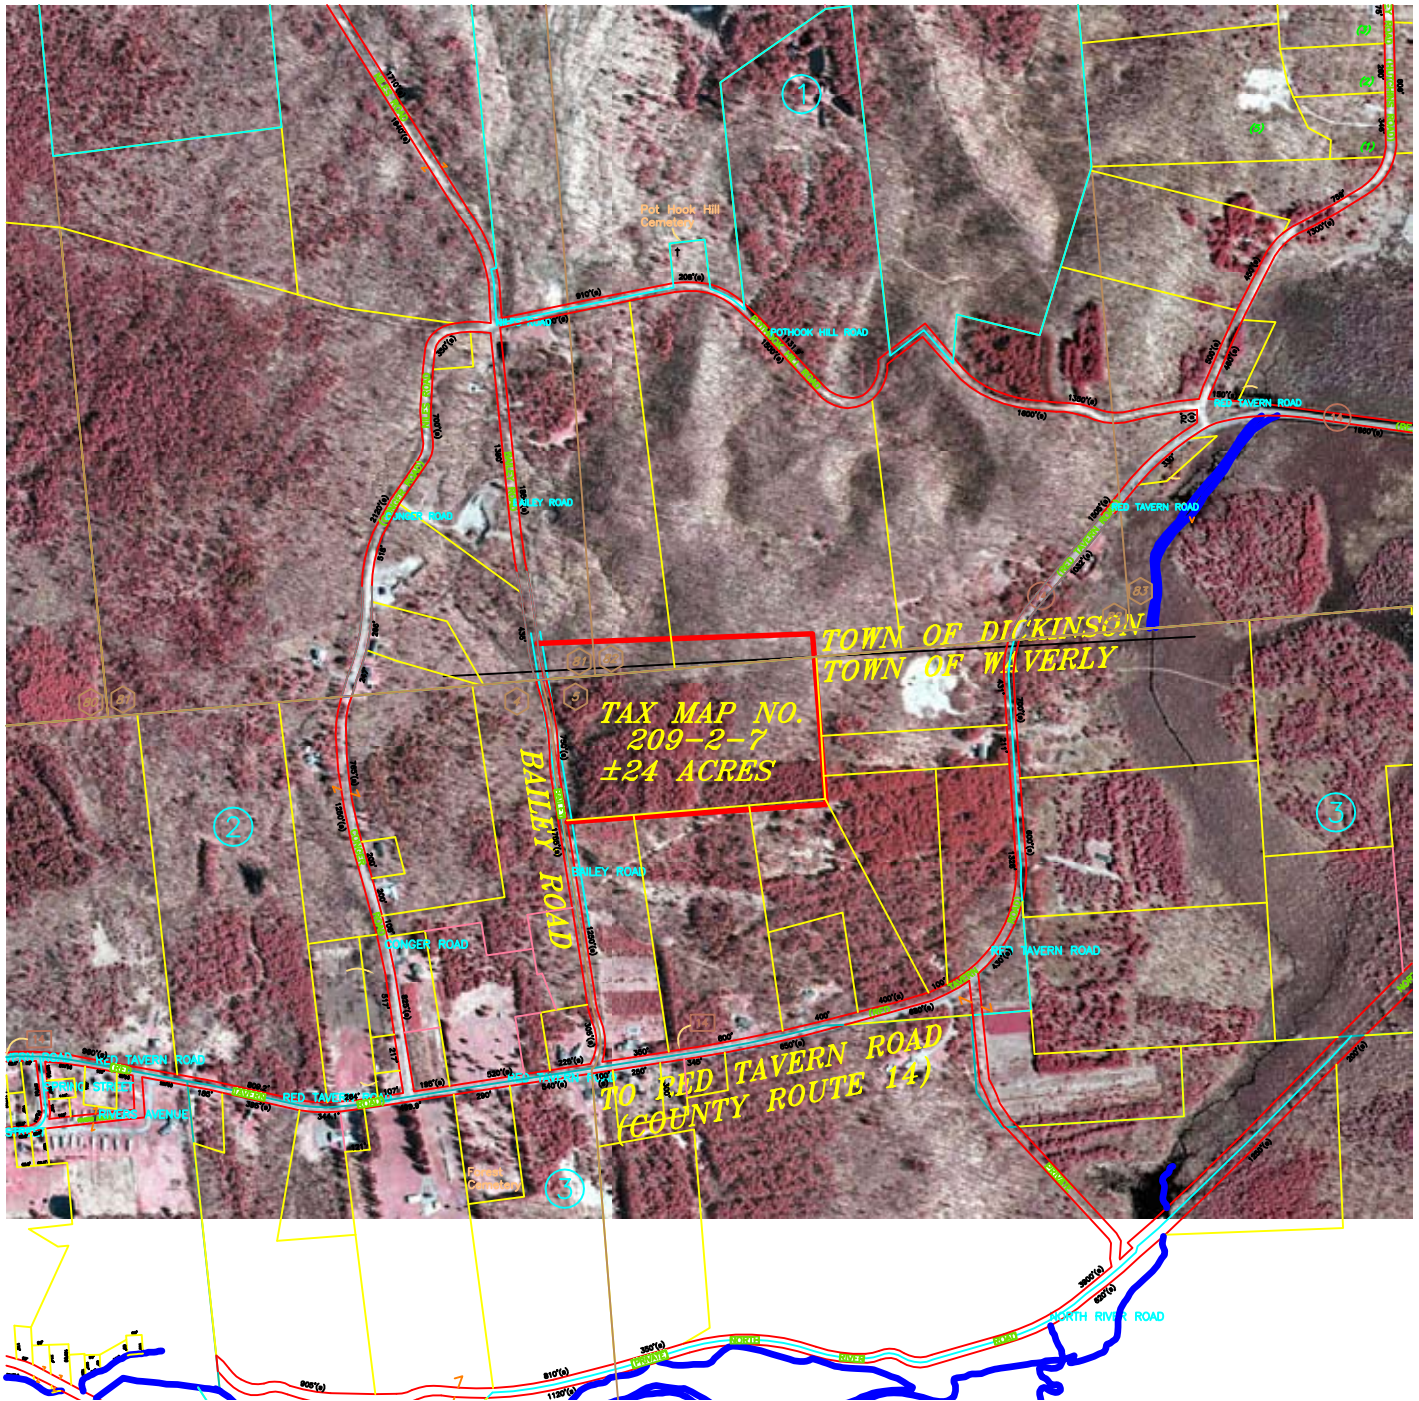

Plot Map: Town of Waverly, 24 Acre Parcel

Contact Curran Development For Details On This And Other Available Properties.

Curran Development
20 Commerce Drive
Massena, New York 13662
USA

Phone: 1-315-769-2000
1-315-854-3144 after 4pm and on weekends