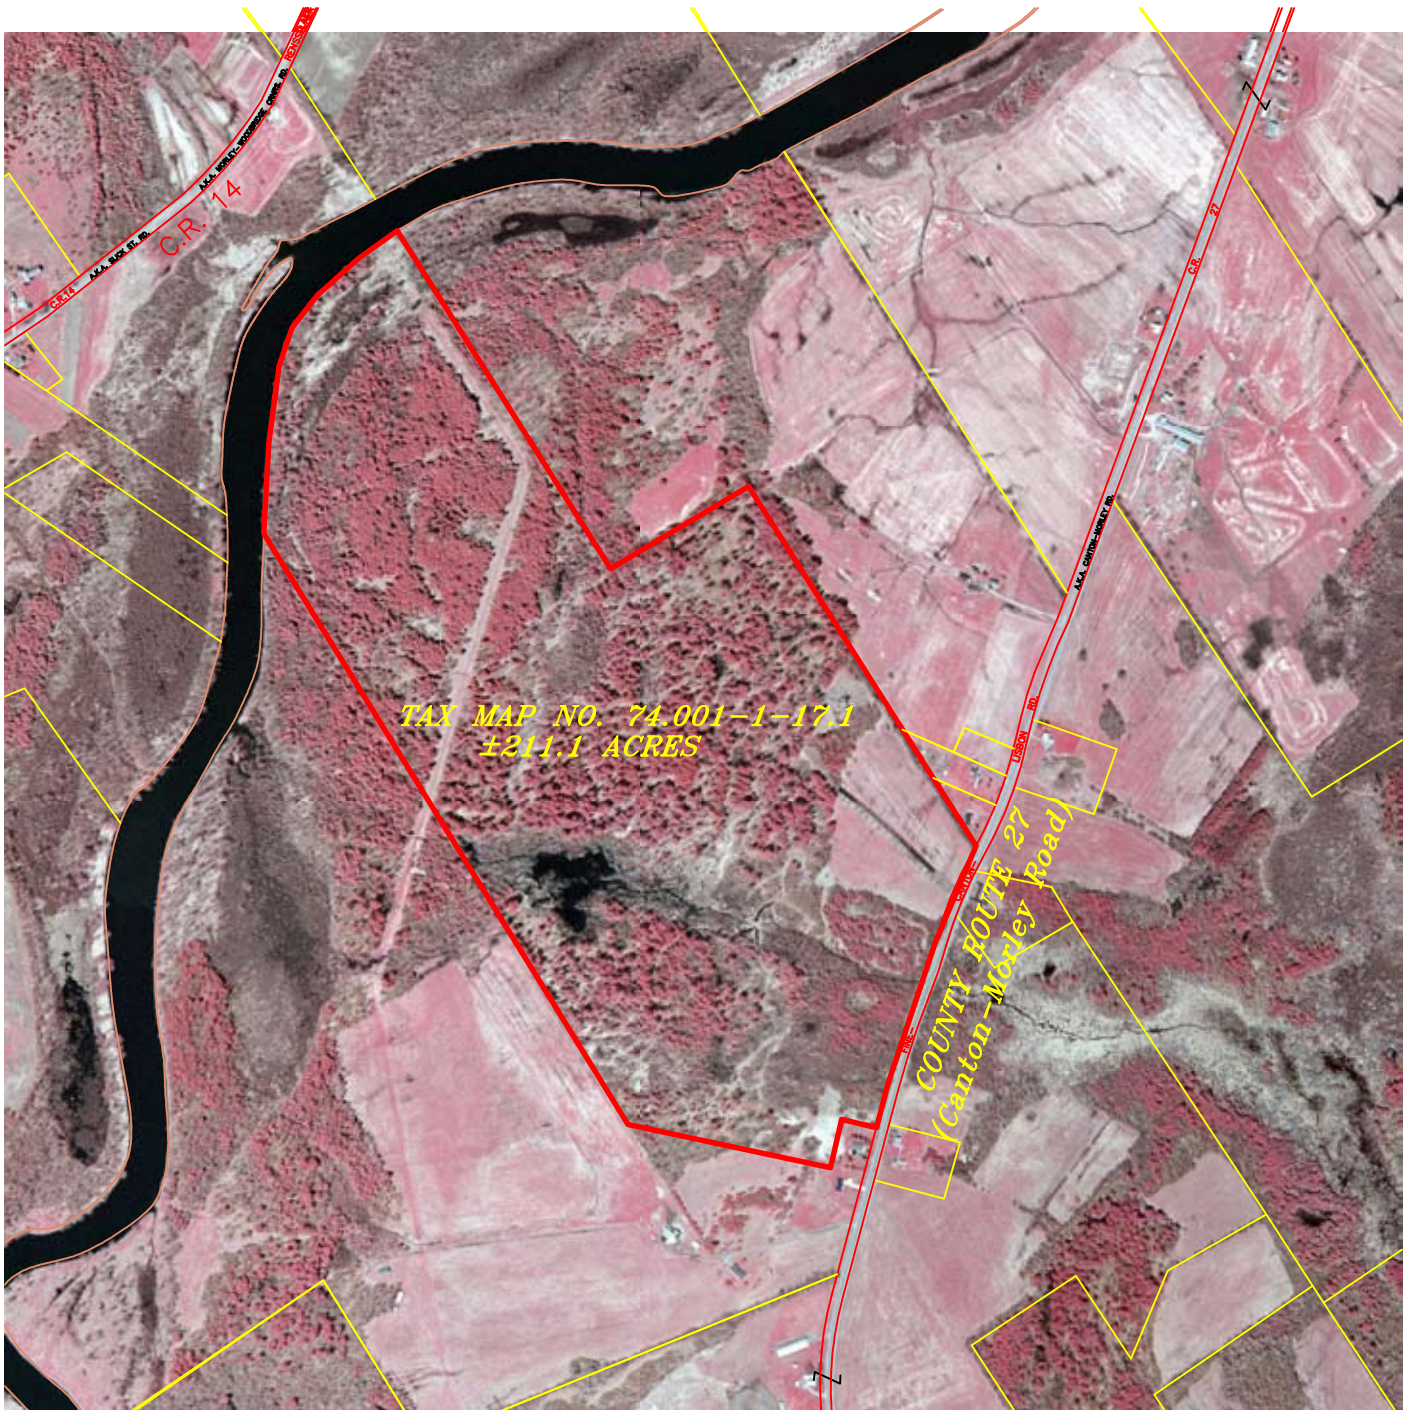

Plot Map: Town of Canton, 211 Acre Parcel

Contact Curran Development For Details On This And Other Available Properties.

Curran Development
20 Commerce Drive
Massena, New York 13662
USA

Phone: 1-315-769-2000
1-315-854-3144 after 4pm and on weekends