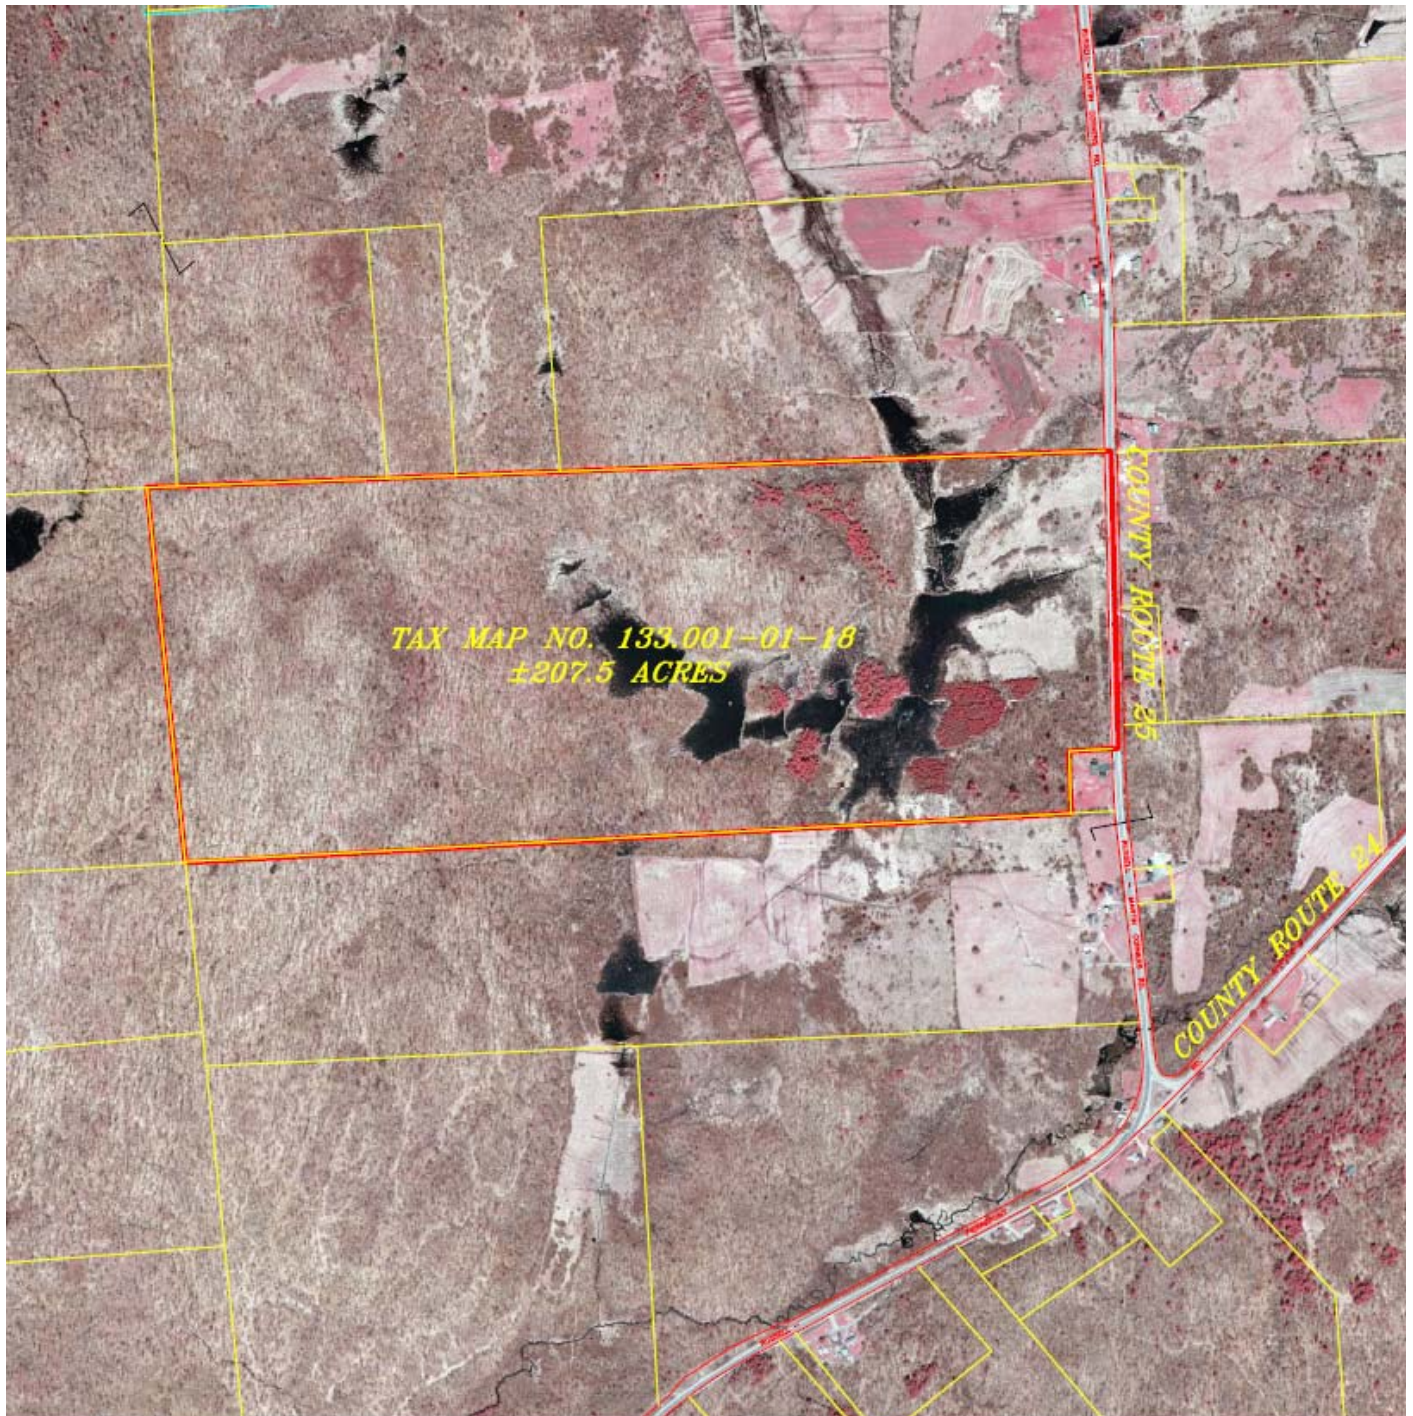

Plot Map: Town of Russell, 207 Acre Parcel

Contact Curran Development For Details On This And Other Available Properties.

Curran Development  
20 Commerce Drive  
Massena, New York 13662  
USA

Phone: 1-315-769-2000  
1-315-854-3144 after 4pm and on weekends