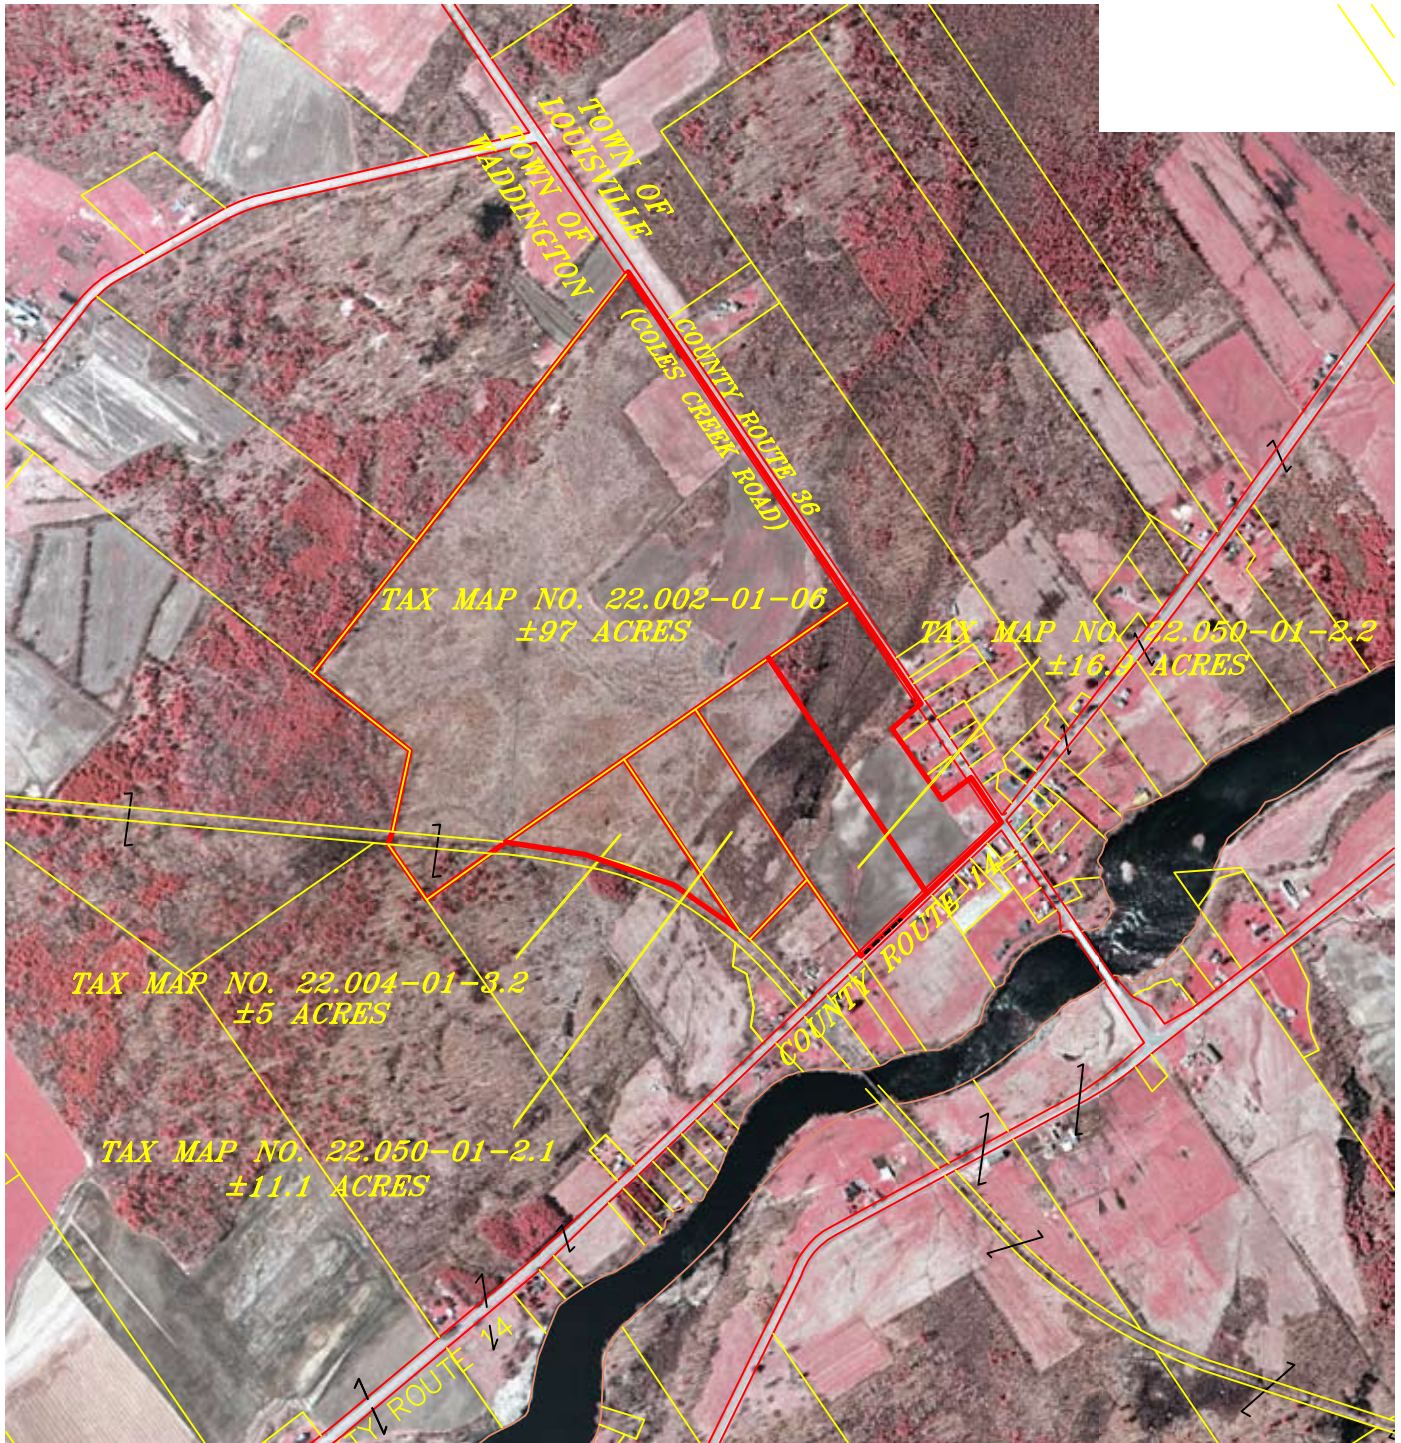

Plot Map:Town of Waddington, 97 Acre Parcel

Contact Curran Development For Details On This And Other Available Properties.

Curran Development  
20 Commerce Drive  
Massena, New York 13662  
USA

Phone: 1-315-769-2000  
1-315-854-3144 after 4pm and on weekends